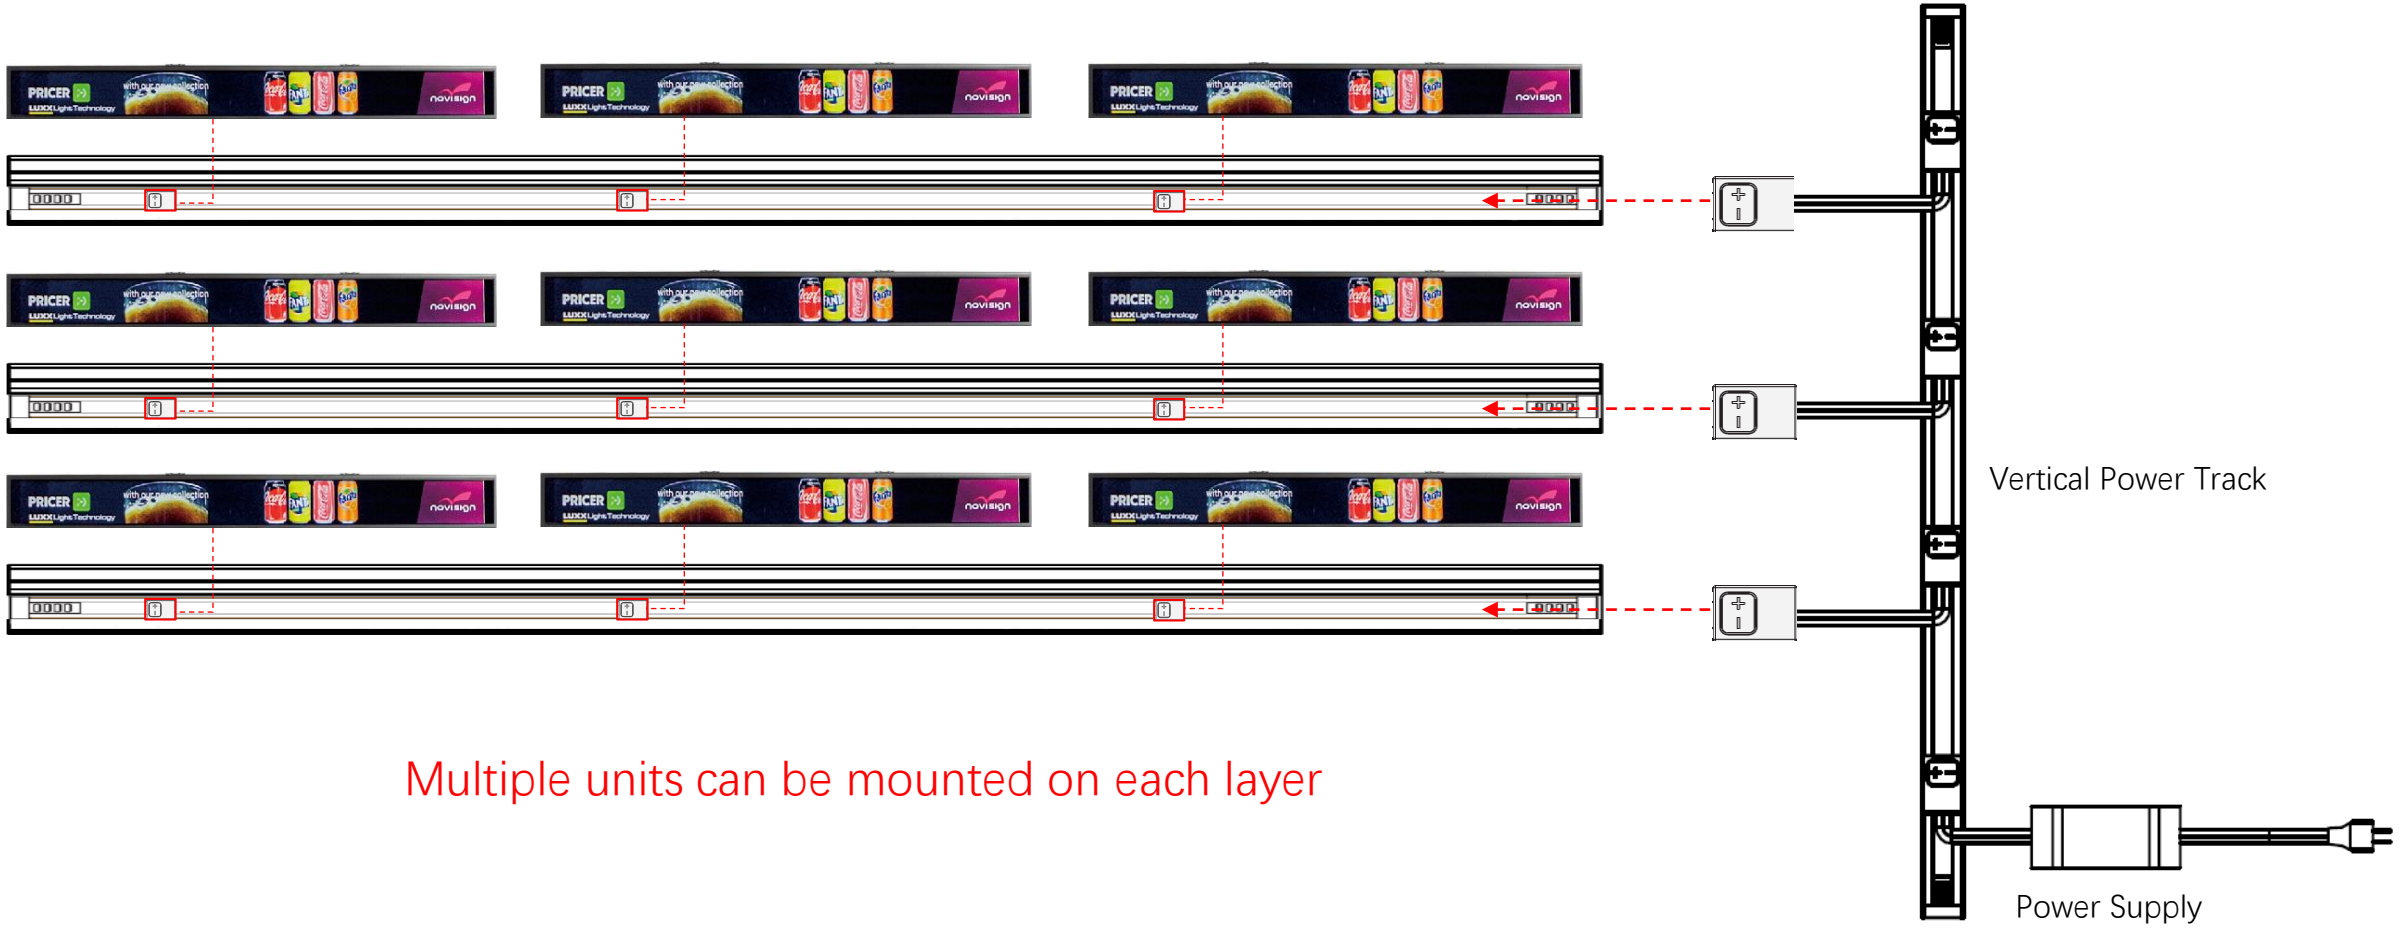

Mounting with Shelf Tag 2

Multiple Layers Mounting

Multiple units can be mounted on each layer