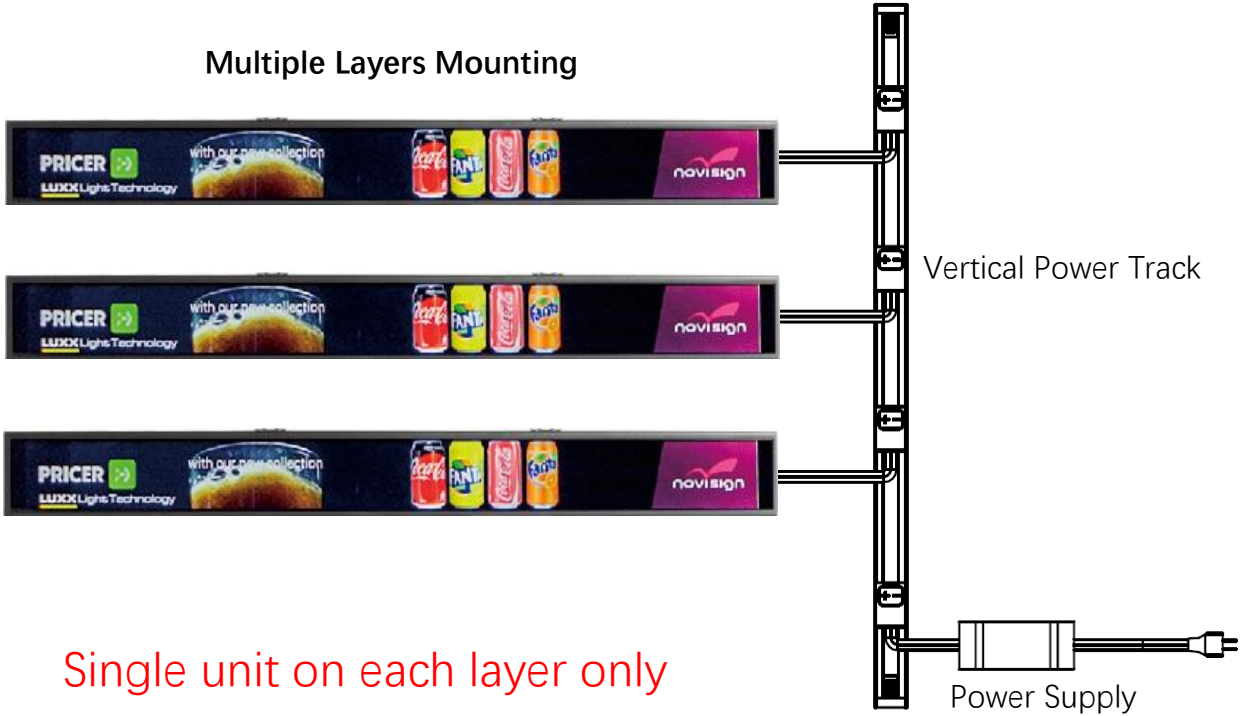

## Mounting with Tegometall Bracket

Mounting bracket for Tegometall shelving  
Suitable for single eShelf mounting

## Single Piece Mounting

## Multiple Layers Mounting

Single unit on each layer only